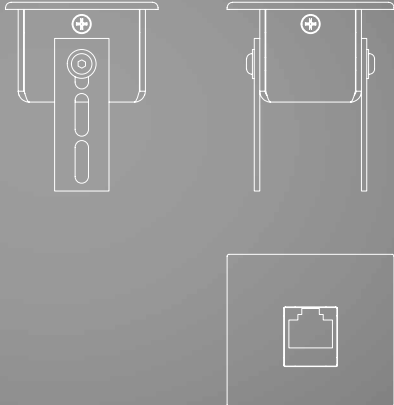

NCP8

DESCRIPTION

Network Connector Panel

The NCP8 is a beautiful connector panel providing a network socket for attaching passenger equipment to AlsterAero's cabin Ethernet.

FEATURES

- RJ45 connection for passenger and maintenance equipment
- compact size
- different plating options available for bezel
- versatile mounting hardware