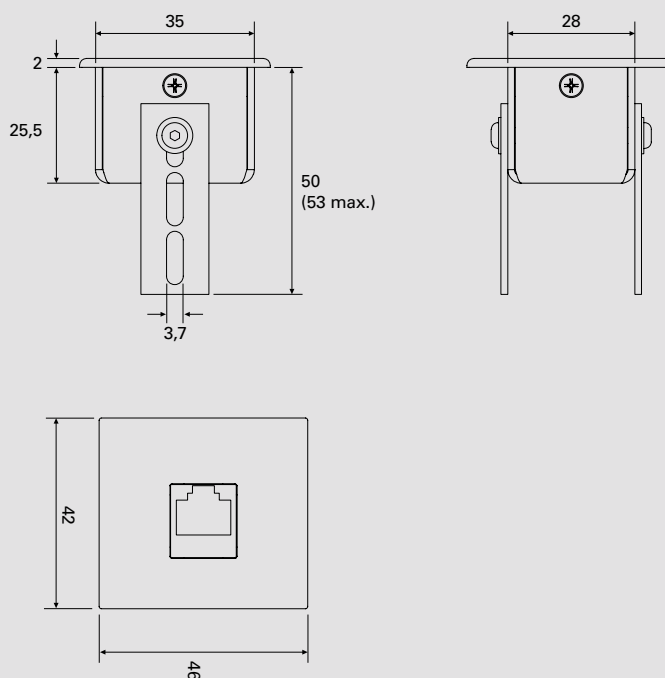

NCP8

DESCRIPTION

Network Connector Panel

The NCP8 is a beautiful connector panel providing a network socket for attaching passenger equipment to AlsterAero's cabin Ethernet.

FEATURES

- RJ45 connection for passenger and maintenance equipment
- compact size
- different plating options available for bezel
- versatile mounting hardware

OUTLINE DRAWING

dimensions are millimeter (mm)

QUALIFICATION

- DO160

CONTACT

AlsterAero GmbH
Heidenkampsweg 43
20097 Hamburg
Germany

phone : +49 (0) 40 2482712-0
fax : +49 (0) 40 2482712-22

email : info@alsteraero.com
web : www.alsteraero.com