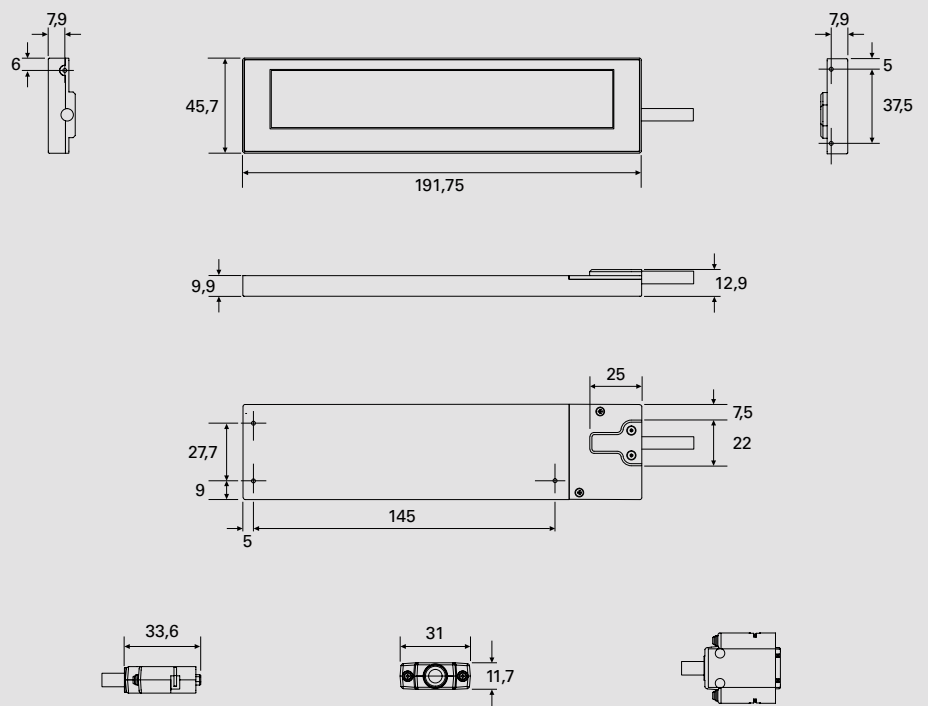

PDP6W

DESCRIPTION

Passenger Display Panel 6" Wide

The PDP6W is a very slim six inch ultra-wide aspect ratio touch screen display unit for connection to AlsterAero's VDEU4K.

Together with the powerful VDEU4K as the processing unit, the PDP6W is intended to be used as an area control panel or a passenger information screen, e.g. for display of remaining flight time and similar information.

Due to its thin housing it may be used with limited available space e.g. for installation within deco panels.

FEATURES

- compact size
- touch screen
- ultra-Wide aspect ratio
- high display resolution
- very slim housing
- integrated cable harness
- power supply from VDEU4K

OUTLINE DRAWING

dimensions are millimeter (mm)

QUALIFICATION

- DO160

CONTACT

AlsterAero GmbH
Heidenkampsweg 43
20097 Hamburg
Germany

phone : +49 (0) 40 2482712-0
fax : +49 (0) 40 2482712-22

email : info@alsteraero.com
web : www.alsteraero.com