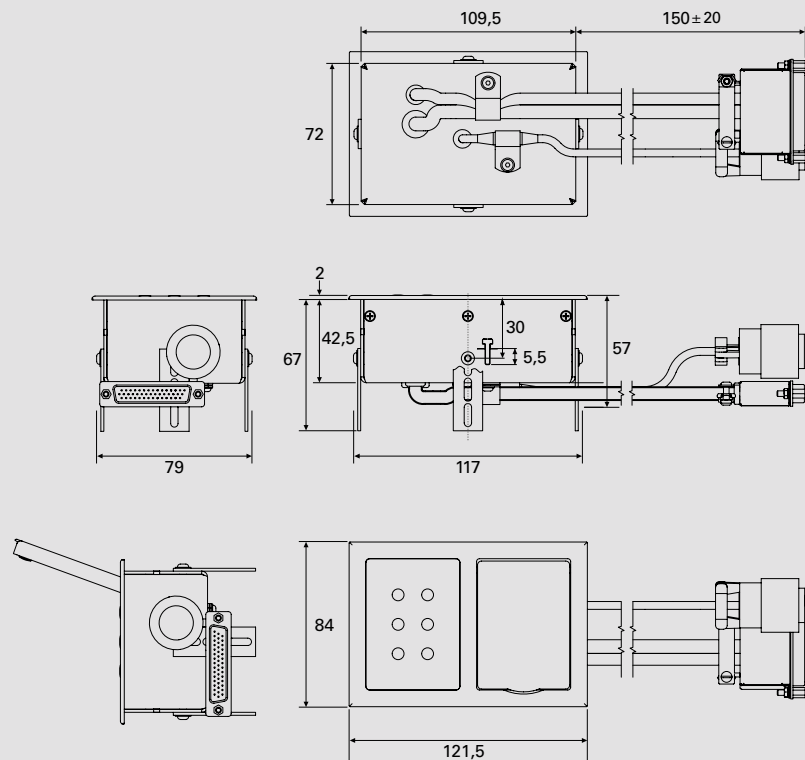

The PSP6 functionality is combined with a NEMA 10A power socket behind a small door.

## OUTLINE DRAWING

dimensions are millimeter (mm)