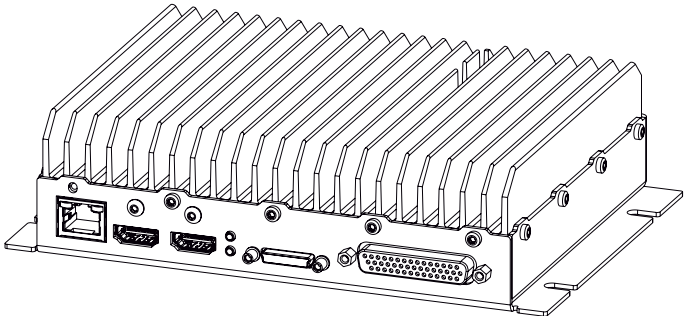

VDEU4K

DESCRIPTION

4K Video Decoder Unit

The VDEU4K is a versatile controller unit for AlsterAero's integrated IFE and CMS. Its video output is intended for display on cabin monitors.

When used together with AlsterAero's small and slim PDP touch screen units the VDEU4K forms a Passenger Control Unit or Area Control Panel.

With its fast 64-bit computer the VDEU4K provides all the services for passenger experience like Video on Demand, Moving Map applications and passenger information services.

Standard CMS interfaces like discretes and serial RS-485 lines allow for a compact integration into AlsterAero's CMS, and reducing unit count and wiring overhead.

FEATURES

- HDMI video output for connection of large cabin monitors
- optionally case with fans for limited installation space
- 1000BASE-T Ethernet interface
- integration with AlsterAero PDP touch displays for Passenger Control Unit application
 - headphone audio output
 - line-level audio input
 - microphone input
- integrated CMS interfaces
 - CAN-Bus
 - two asynchronous RS-485 bus lines
 - one RS-232
 - two discrete output relays
- supply via Power over Ethernet
- powerful 64-bit processing unit
- passive, noiseless cooling