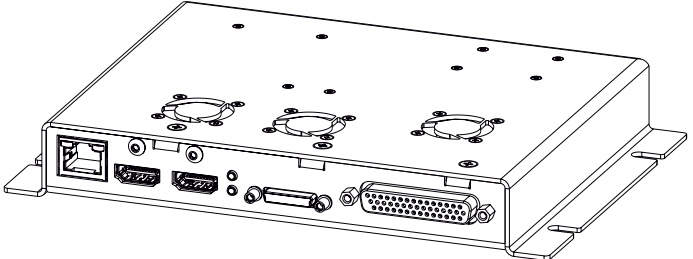

VDEU4K

DESCRIPTION

4K Video Decoder Unit

The VDEU4K is a versatile controller unit for AlsterAero's integrated IFE and CMS. Its video output is intended for display on cabin monitors.

When used together with AlsterAero's small and slim PDP touch screen units the VDEU4K forms a Passenger Control Unit or Area Control Panel.

With its fast 64-bit computer the VDEU4K provides all the services for passenger experience like Video on Demand, Moving Map applications and passenger information services.

Standard CMS interfaces like discretes and serial RS-485 lines allow for a compact integration into AlsterAero's CMS, and reducing unit count and wiring overhead.

FEATURES

- HDMI video output for connection of large cabin monitors
- optionally case with fans for limited installation space
- 1000BASE-T Ethernet interface
- integration with AlsterAero PDP touch displays for Passenger Control Unit application
 - headphone audio output
 - line-level audio input
 - microphone input
- integrated CMS interfaces
 - CAN-Bus
 - two asynchronous RS-485 bus lines
 - one RS-232
 - two discrete output relays
- supply via Power over Ethernet
- powerful 64-bit processing unit
- passive, noiseless cooling