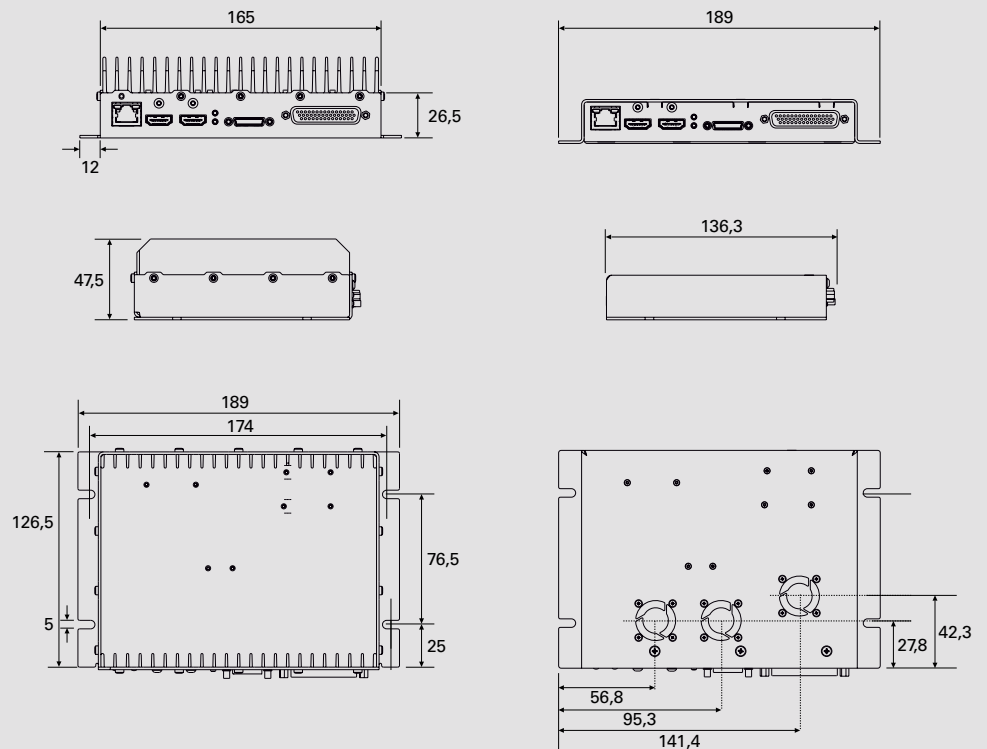

FEATURES

- HDMI video output for connection of large cabin monitors
- optionally case with fans for limited installation space
- 1000BASE-T Ethernet interface
- integration with AlsterAero PDP touch displays for Passenger Control Unit application
 - headphone audio output
 - line-level audio input
 - microphone input
- integrated CMS interfaces
 - CAN-Bus
 - two asynchronous RS-485 bus lines
 - one RS-232
 - two discrete output relays
- supply via Power over Ethernet
- powerful 64-bit processing unit
- passive, noiseless cooling

OUTLINE DRAWING

dimensions are millimeter (mm)

QUALIFICATION

- DO160

CONTACT

AlsterAero GmbH
 Heidenkampsweg 43
 20097 Hamburg
 Germany

phone : +49 (0) 40 2482712-0
fax : +49 (0) 40 2482712-22

email : info@alsteraero.com
web : www.alsteraero.com